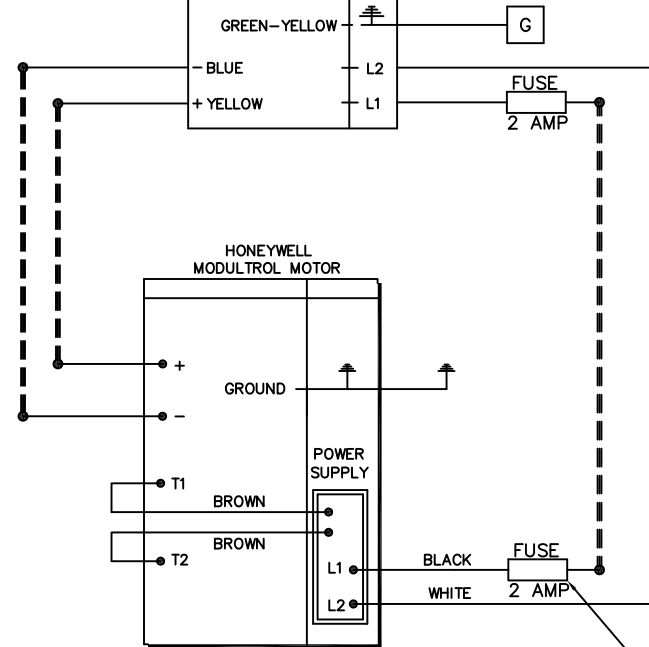

INVENSYS MOD MOTOR
WITH TAN DRIVE PACK

ED	MM
RED-YELLOW	X
WHITE-BLUE	2
BLACK-BLUE	3
BROWN	4
ORANGE	7
YELLOW	8
VIOLET	L2
BLUE	L1

REUSE FUSE IF
POSSIBLE

INVENSYS MOD MOTOR
WITH BLACK DRIVE PACK

ED	MM
BLACK-YELLOW	X
BLUE-BLACK	2
RED-BLACK	3
BROWN	4
BROWN-WHITE	7
BROWN-BLACK	8
GREEN-YELLOW	⏏
	L2
	L1

REUSE FUSE IF
POSSIBLE

----- COMMON WIRES

SAMUEL JACKSON, INC.

ELECTRICAL CONNECTIONS
FOR MOD MOTOR CONVERSION
REF: 21560

DWN. MC
BY

DATE 10/7/08

DRAWING NO.

14-5096