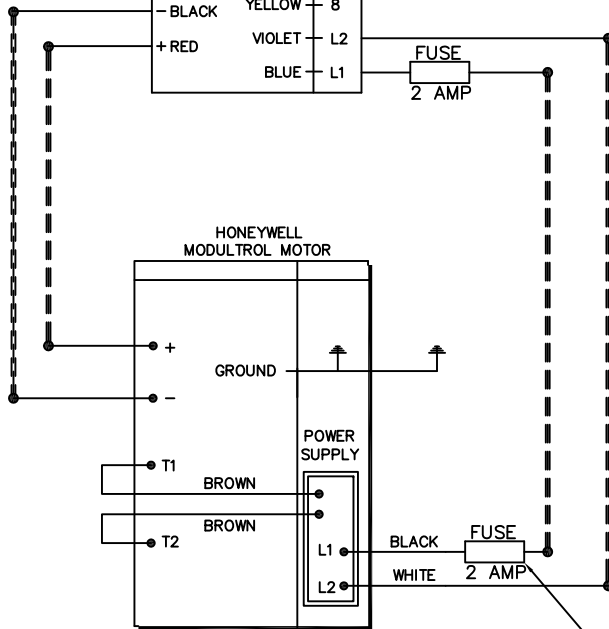

INVENSYS MOD MOTOR
WITH TAN DRIVE PACK

ED	MM
RED-YELLOW	X
WHITE-BLUE	2
BLACK-BLUE	3
BROWN	4
ORANGE	7
YELLOW	8
VIOLET	L2
BLUE	L1

REUSE FUSE IF
POSSIBLE

INVENSYS MOD MOTOR
WITH BLACK DRIVE PACK

ED	MM
BLACK-YELLOW	X
BLUE-BLACK	2
RED-BLACK	3
BROWN	4
BROWN-WHITE	7
BROWN-BLACK	8
GREEN-YELLOW	⏏
	L2
	L1

REUSE FUSE IF
POSSIBLE

----- COMMON WIRES

SAMUEL JACKSON, INC.

ELECTRICAL CONNECTIONS
FOR MOD MOTOR CONVERSION
REF: 21560

DWN. MC
BY

DATE 10/7/08

DRAWING NO.

14-5096